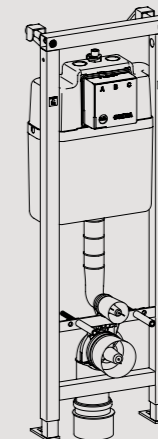

XS

WISA XS WC Front
8050452701

Design and technology meet in the latest innovation by WISA. A line of contemporary control panels for the WISA XS concealed cisterns. The control panels are ultra-thin, compact, and designed that visually they seem to be detached from the wall. Dutch design in combination with modern and trendy materials like glass and stainless steel give bathroom or toilet a stylish appearance.