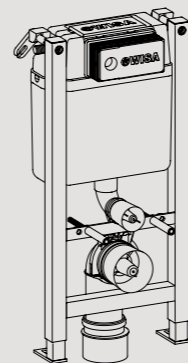

XT

WISA XT WC Top/Front 83 cm
8050453003

Kantos and Juno control panels are suitable for all WISA XT concealed cisterns. Choosing top control, front control, mechanical or pneumatic make these control panels very versatile.