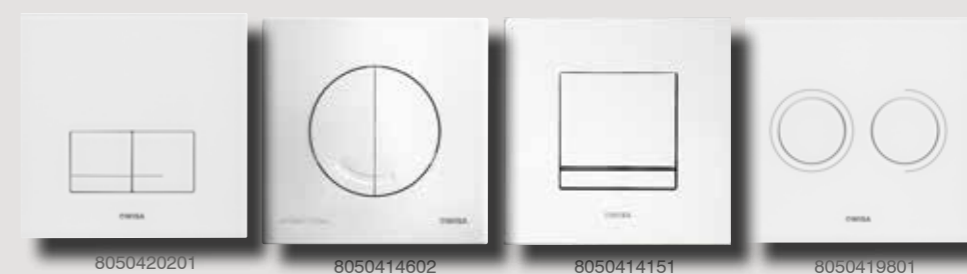

Control panels

Design and technology meet in the latest innovation by WISA. A line of luxury control panels for the XS system. The control panels are ultra thin, compact, and appear to be detached from the wall. Dutch design in combination with contemporary and trendy materials like aluminium, glass and stainless steel brings stylishness into your bathroom.