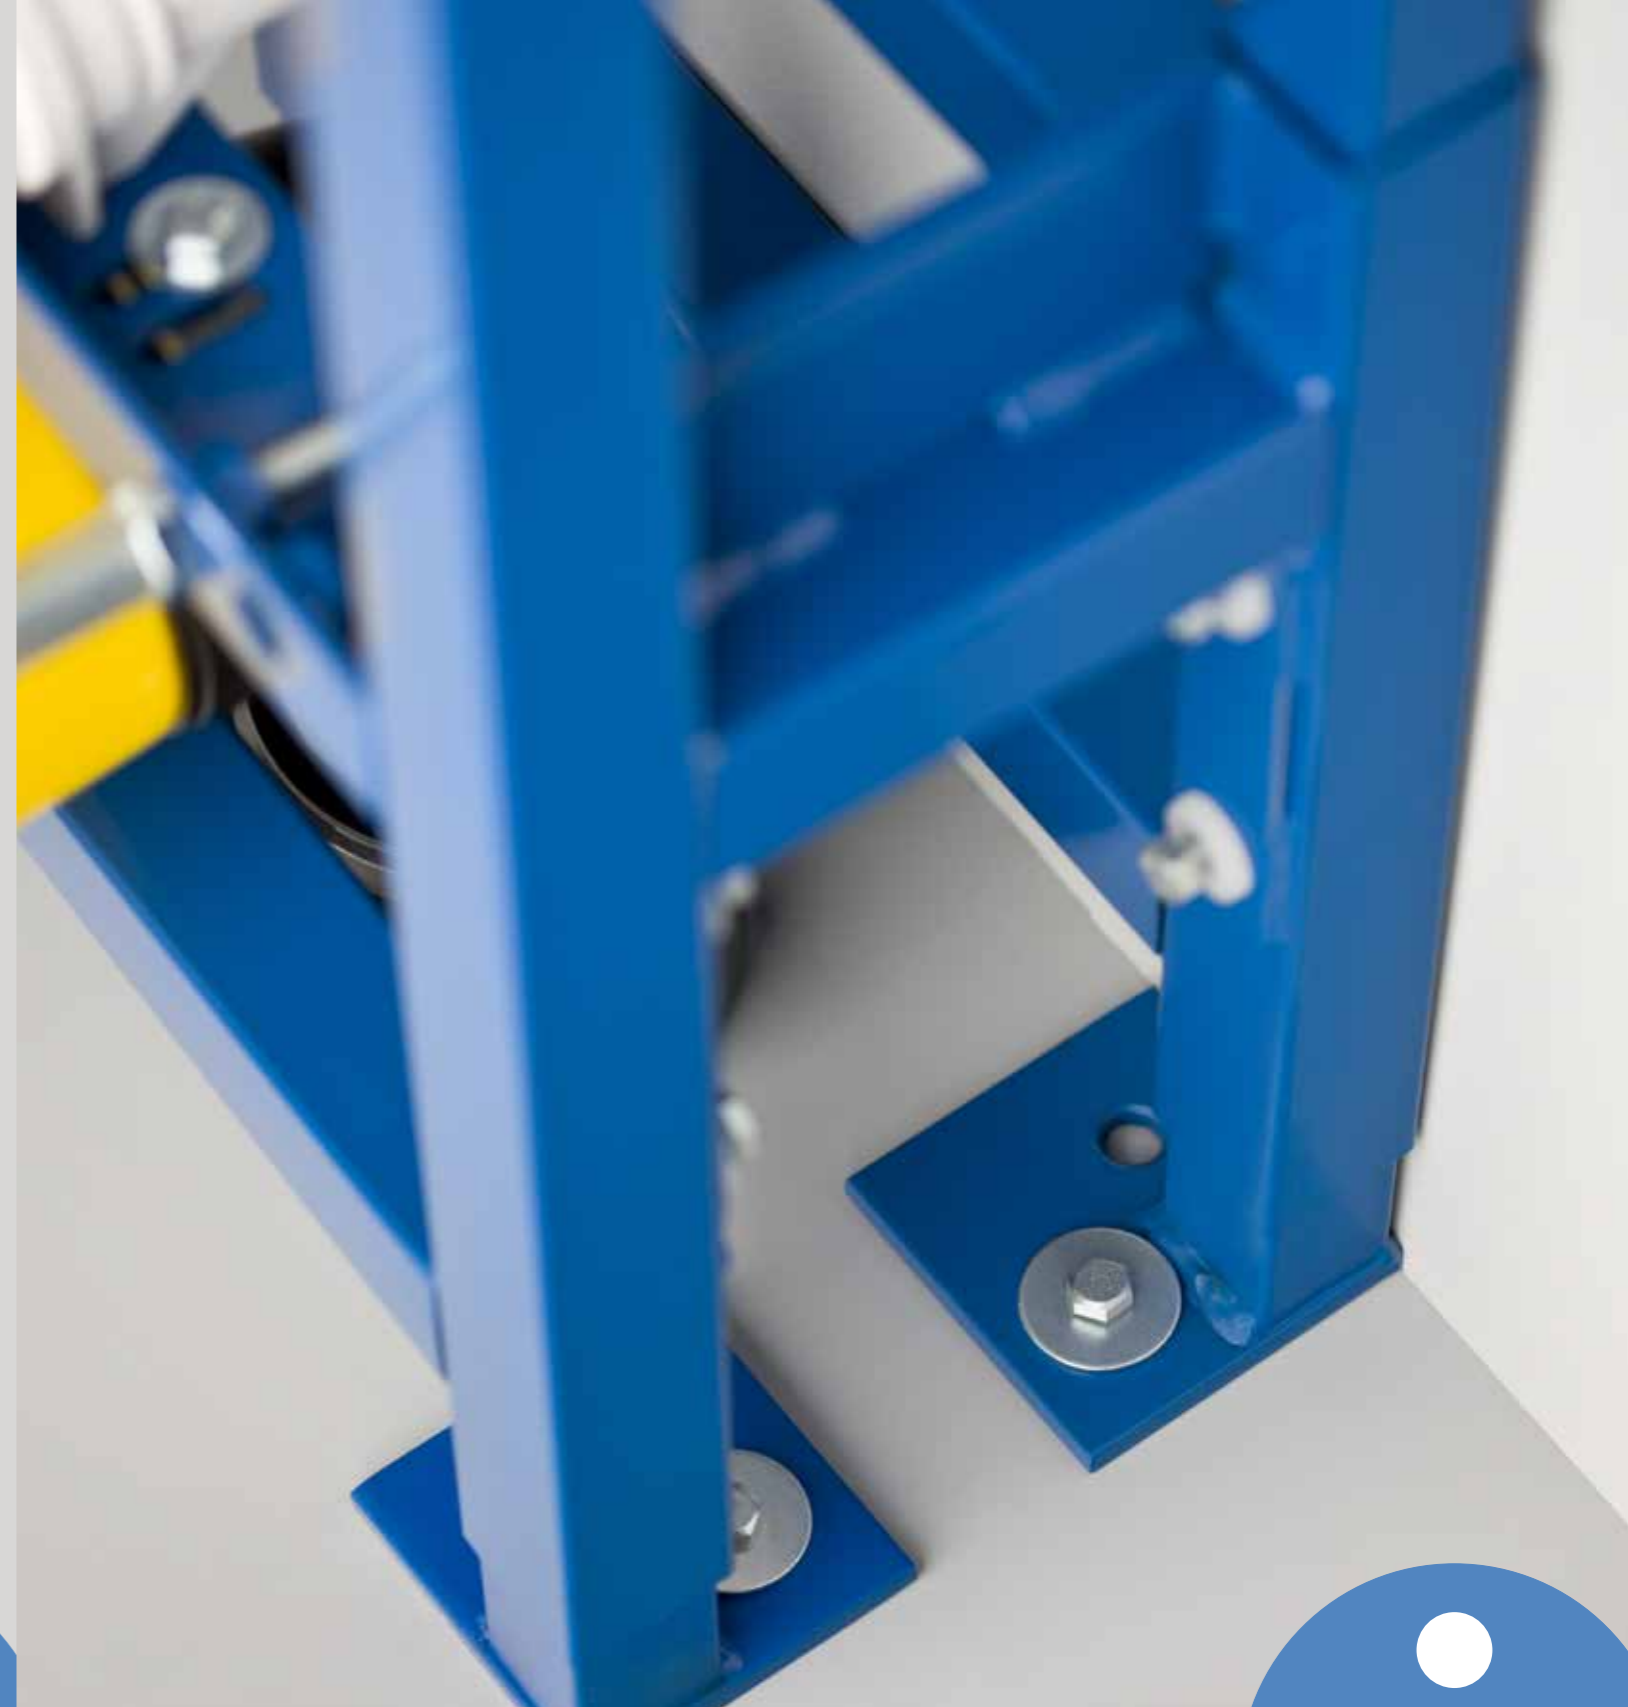

WISA takes it's responsibility a step further and offers a 25 year guarantee on the supply of spare parts.

All WISA XS concealed systems are tested to carry a minimum of 400 kilo.

WISA XS concealed cisterns are certified by renowned national and international institutes.

Including drilling template.

Narrow frame of only 38 cm wide which makes it possible to easily position it into a corner.

All XS concealed cisterns come with a sound insulation kit.

Fully insulated against condensation.

Easy installation in height by using the two 1-meter level stickers. The frame is adjustable up to 20 centimeters.

Pneumatic operation is possible in the same cistern by easy changing of the mechanism.

WISA XS concealed cisterns are suitable to connect to plastic piping systems.

WISA XS concealed cisterns come with a pre-installed water connection.

Every XS concealed cistern is supplied with a PE discharge elbow (Ø 90 mm) and PE off set reducer (Ø 90x110) for easy drainage.